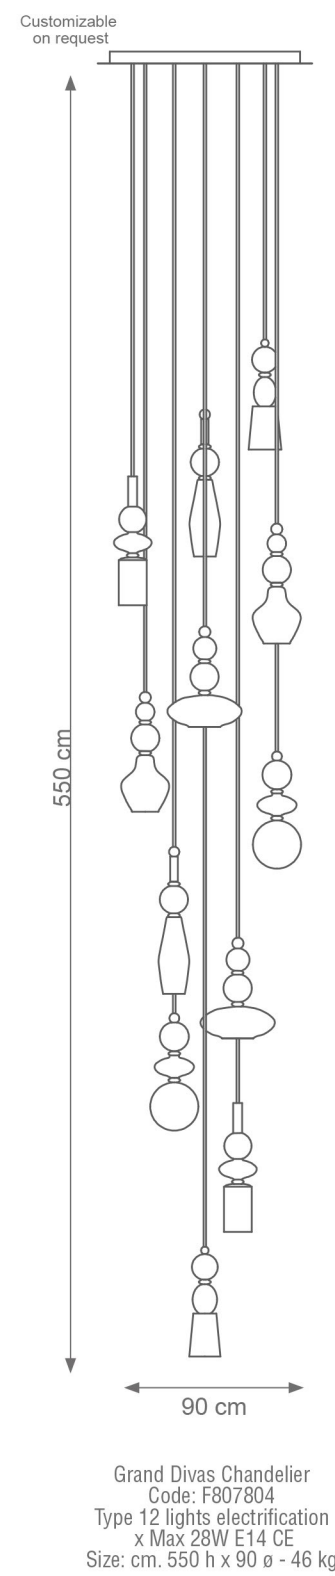

GRETA

Collection Materials: Brass Structure, Porcelain, Murano Glass
Height customizable on request

Greta Chandelier
Code: B808281
Type 6 lights electrification x Max 28W E14 CE
Size: cm. 60 h x 80 ø - 4,5 Kg

Greta Chandelier
Code: B808280
Type 8 lights electrification x Max 28W E14 CE
Size: cm. 60 h x 80 ø - 5 Kg

Greta Chandelier
Code: B808124
Type 12 lights electrification x Max 28W E14 CE
Size: cm. 70 h x 120 ø - 7,5 Kg

Greta Chandelier
Code: B808279
Type 12 lights electrification x Max 28W E14 CE
Size: cm. 70 h x 120 ø - 7,5 Kg

DIVAS

Collection Materials: Brass Structure, Porcelain and Murano glass

Height customizable on request

VILLARI

To be customized

DIVAS

Collection Materials: Brass Structure, Porcelain and Murano glass

Height customizable on request

VILLARI

Gigi Table Lamp
Code: 4804818
Type 1 light electrification
x Max 53W E27 CE
Size: cm. 53 h x 30 ø - 2,5 kg