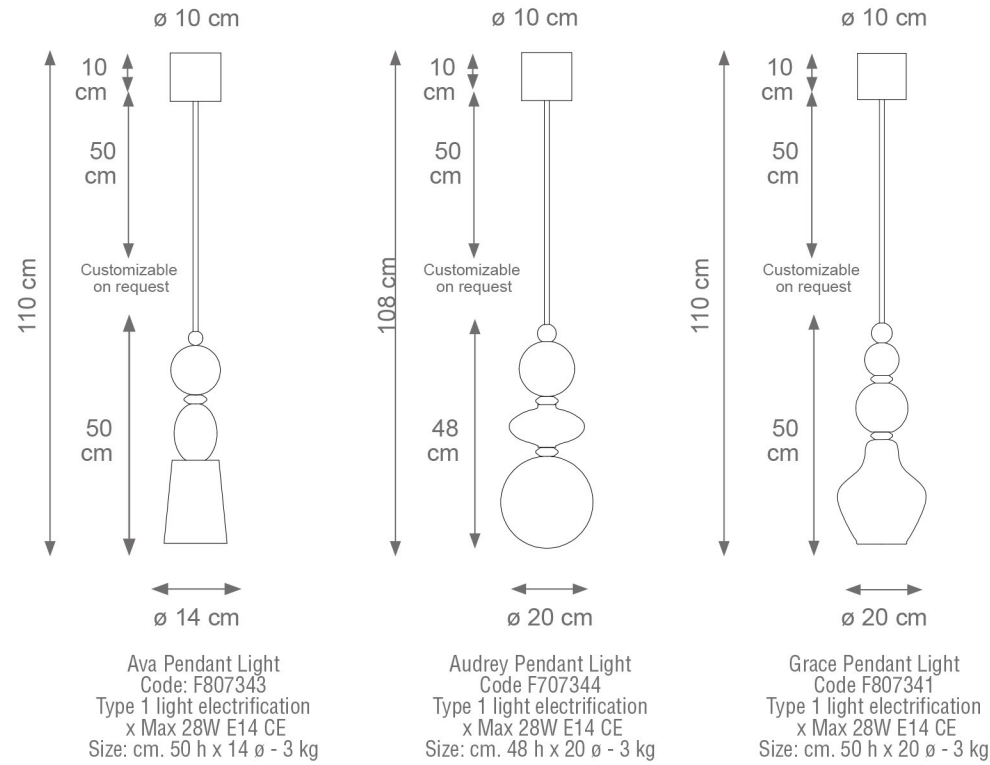

DIVAS

Collection Materials: Brass Structure, Porcelain and Murano glass

Height customizable on request

VILLARI

To be customized