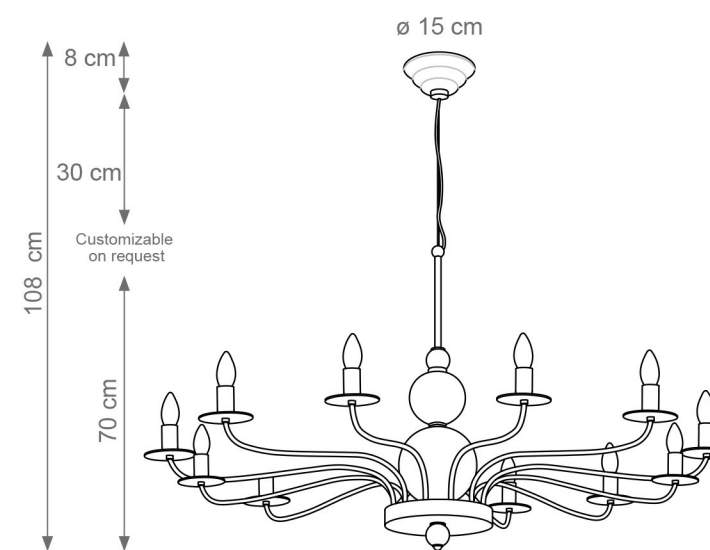

GRETA

Collection Materials: Brass Structure, Porcelain, Murano Glass
Height customizable on request

Greta Chandelier
Code: B808281
Type 6 lights electrification x Max 28W E14 CE
Size: cm. 60 h x 80 ø - 4,5 Kg

Greta Chandelier
Code: B808280
Type 8 lights electrification x Max 28W E14 CE
Size: cm. 60 h x 80 ø - 5 Kg

Greta Chandelier
Code: B808124
Type 12 lights electrification x Max 28W E14 CE
Size: cm. 70 h x 120 ø - 7,5 Kg

Greta Chandelier
Code: B808279
Type 12 lights electrification x Max 28W E14 CE
Size: cm. 70 h x 120 ø - 7,5 Kg

DIVAS

Collection Materials: Brass Structure, Porcelain and Murano glass

Height customizable on request

VILLARI

To be customized

DIVAS

Collection Materials: Brass Structure, Porcelain and Murano glass

Height customizable on request

VILLARI

Gigi Table Lamp
Code: 4804818
Type 1 light electrification
x Max 53W E27 CE
Size: cm. 53 h x 30 ø - 2,5 kg