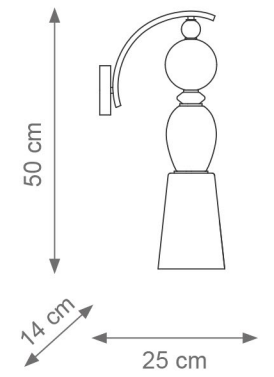

Ava Wall Light
Code: F807544
Type 1 light electrification
x Max 28W E14 CE
Size: cm. 50 h x 25 l x 14 w - 3 kg