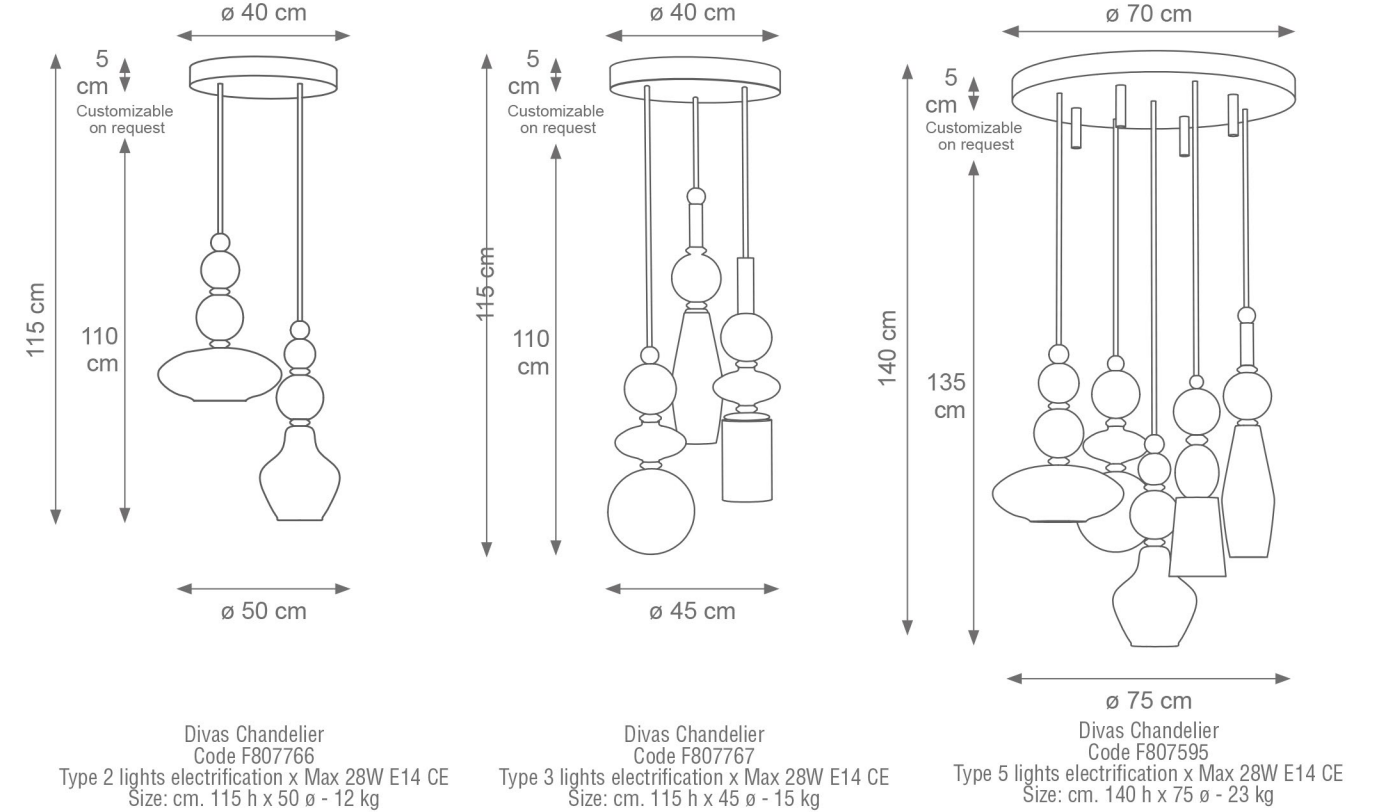

GRETA

Collection Materials: Brass Structure, Porcelain, Murano Glass
Height customizable on request

Greta Chandelier
Code: B808281
Type 6 lights electrification x Max 28W E14 CE
Size: cm. 60 h x 80 ø - 4,5 Kg

Greta Chandelier
Code: B808280
Type 8 lights electrification x Max 28W E14 CE
Size: cm. 60 h x 80 ø - 5 Kg

Greta Chandelier
Code: B808124
Type 12 lights electrification x Max 28W E14 CE
Size: cm. 70 h x 120 ø - 7,5 Kg

Greta Chandelier
Code: B808279
Type 12 lights electrification x Max 28W E14 CE
Size: cm. 70 h x 120 ø - 7,5 Kg

DIVAS

Collection Materials: Brass Structure, Porcelain and Murano glass

Height customizable on request

VILLARI

To be customized

DIVAS

Collection Materials: Brass Structure, Porcelain and Murano glass

Height customizable on request

VILLARI

Gigi Table Lamp
Code: 4804818
Type 1 light electrification
x Max 53W E27 CE
Size: cm. 53 h x 30 ø - 2,5 kg