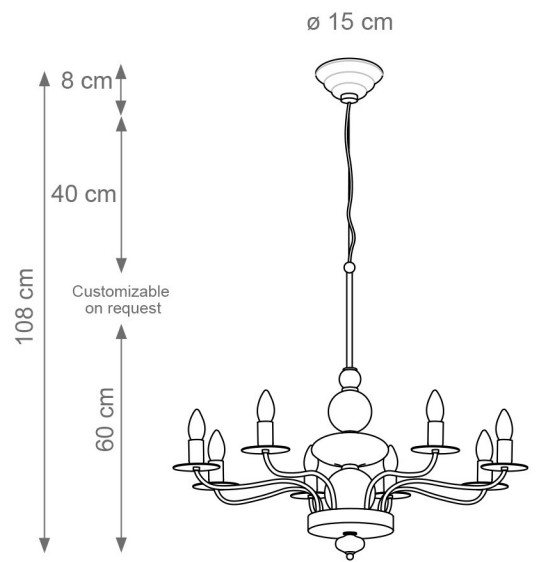

GRETA

Collection Materials: Brass Structure, Porcelain, Murano Glass
Height customizable on request

Greta Chandelier
Code: B808281
Type 6 lights electrification x Max 28W E14 CE
Size: cm. 60 h x 80 ø - 4,5 Kg

Greta Chandelier
Code: B808280
Type 8 lights electrification x Max 28W E14 CE
Size: cm. 60 h x 80 ø - 5 Kg

Greta Chandelier
Code: B808124
Type 12 lights electrification x Max 28W E14 CE
Size: cm. 70 h x 120 ø - 7,5 Kg

Greta Chandelier
Code: B808279
Type 12 lights electrification x Max 28W E14 CE
Size: cm. 70 h x 120 ø - 7,5 Kg

DIVAS

Collection Materials: Brass Structure, Porcelain and Murano glass

Height customizable on request

VILLARI

To be customized

DIVAS

Collection Materials: Brass Structure, Porcelain and Murano glass

Height customizable on request

VILLARI

Gigi Table Lamp
Code: 4804818
Type 1 light electrification
x Max 53W E27 CE
Size: cm. 53 h x 30 ø - 2,5 kg