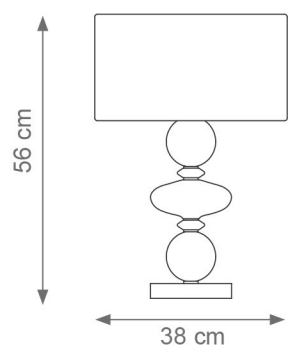

Greta Table Lamp
Code: 4807679
Type 1 light electrification
x Max 53W E27 CE
Size: cm. 56 h x 38 ø w - 3 kg