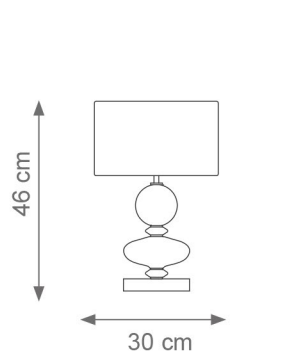

Greta Table Lamp
Code: 4807859
Type 1 light electrification
x Max 53W E27 CE
Size: cm. 46 h x 30 ø w - 2,5 kg