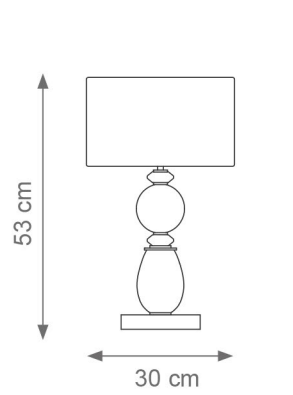

Greta Chandelier
Code: B808280
Type 8 lights electrification x Max 28W E14 CE
Size: cm. 60 h x 80 ø - 5 Kg

Greta Chandelier
Code: B808124
Type 12 lights electrification x Max 28W E14 CE
Size: cm. 70 h x 120 ø - 7,5 Kg

Greta Chandelier
Code: B808279
Type 12 lights electrification x Max 28W E14 CE
Size: cm. 70 h x 120 ø - 7,5 Kg

DIVAS

Collection Materials: Brass Structure, Porcelain and Murano glass

Height customizable on request

VILLARI

To be customized

DIVAS

Collection Materials: Brass Structure, Porcelain and Murano glass

Height customizable on request

VILLARI

Gigi Table Lamp
Code: 4804818
Type 1 light electrification
x Max 53W E27 CE
Size: cm. 53 h x 30 ø - 2,5 kg

Patty Table Lamp
Code: 4807875
Type 1 light electrification
x Max 53W E27 CE
Size: cm. 65 h x 38 ø - 3 kg

Rita Wall Light
Code: F807351
Type 1 light electrification
x Max 28W E14 CE
Size: cm. 44 h x 33 l x 30 w - 3 kg