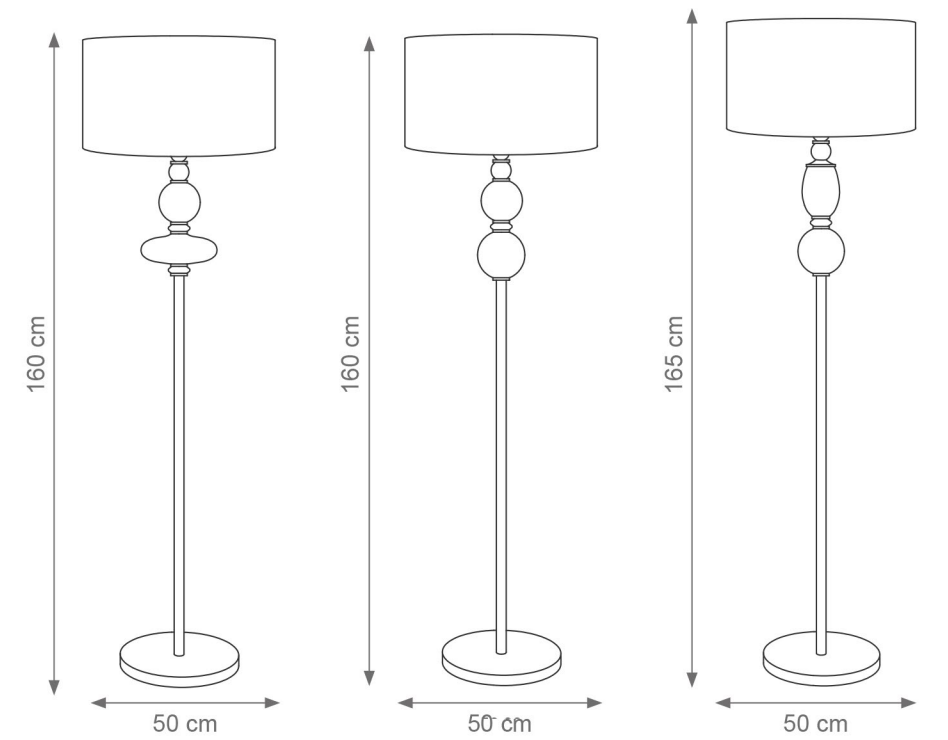

DIVAS

Collection Materials: Brass Structure, Porcelain and Murano glass

Greta Floor Lamp
Code: F808149
Type 1 light electrification
x Max 53W E27 CE
Size: cm. 160 h x 50 ø - 12 kg

Rita Floor Lamp
Code: F807845
Type 1 light electrification
x Max 53W E27 CE
Size: cm. 160 h x 50 ø - 12 kg

Ava Floor Lamp
Code: F807937
Type 1 light electrification
x Max 53W E27 CE
Size: cm. 165 h x 50 ø - 12 kg