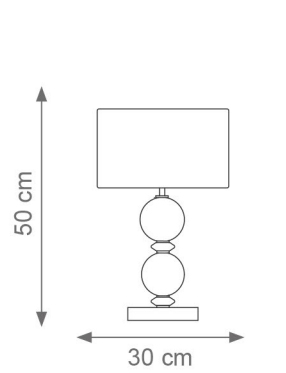

GRETA

Collection Materials: Brass Structure, Porcelain, Murano Glass
Height customizable on request

Greta Chandelier
Code: B808281
Type 6 lights electrification x Max 28W E14 CE
Size: cm. 60 h x 80 ø - 4,5 Kg

Greta Chandelier
Code: B808280
Type 8 lights electrification x Max 28W E14 CE
Size: cm. 60 h x 80 ø - 5 Kg

Greta Chandelier
Code: B808124
Type 12 lights electrification x Max 28W E14 CE
Size: cm. 70 h x 120 ø - 7,5 Kg

Greta Chandelier
Code: B808279
Type 12 lights electrification x Max 28W E14 CE
Size: cm. 70 h x 120 ø - 7,5 Kg

DIVAS

Collection Materials: Brass Structure, Porcelain and Murano glass

Height customizable on request

VILLARI

To be customized

DIVAS

Collection Materials: Brass Structure, Porcelain and Murano glass

Height customizable on request

VILLARI

Gigi Table Lamp
Code: 4804818
Type 1 light electrification
x Max 53W E27 CE
Size: cm. 53 h x 30 ø - 2,5 kg