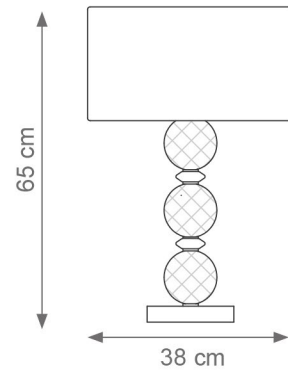

GRETA

Collection Materials: Brass Structure, Porcelain, Murano Glass
Height customizable on request

Greta Chandelier
Code: B808281
Type 6 lights electrification x Max 28W E14 CE
Size: cm. 60 h x 80 ø - 4,5 Kg

Greta Chandelier
Code: B808280
Type 8 lights electrification x Max 28W E14 CE
Size: cm. 60 h x 80 ø - 5 Kg

Greta Chandelier
Code: B808124
Type 12 lights electrification x Max 28W E14 CE
Size: cm. 70 h x 120 ø - 7,5 Kg

Greta Chandelier
Code: B808279
Type 12 lights electrification x Max 28W E14 CE
Size: cm. 70 h x 120 ø - 7,5 Kg

DIVAS

Collection Materials: Brass Structure, Porcelain and Murano glass

Height customizable on request

VILLARI

To be customized

DIVAS

Collection Materials: Brass Structure, Porcelain and Murano glass

Height customizable on request

VILLARI

Gigi Table Lamp
Code: 4804818
Type 1 light electrification
x Max 53W E27 CE
Size: cm. 53 h x 30 ø - 2,5 kg