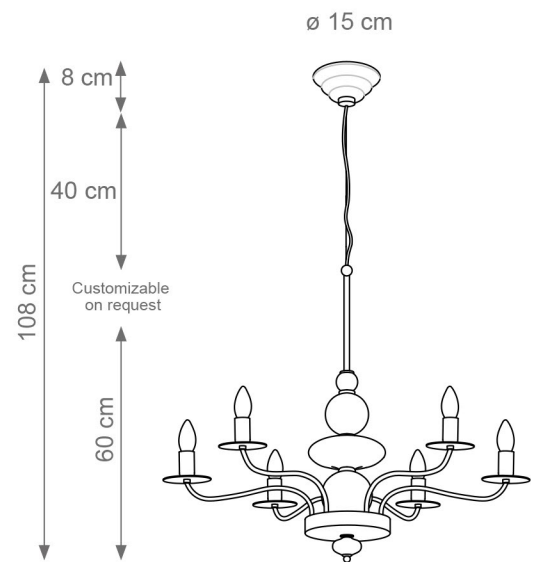

GRETA

Collection Materials: Brass Structure, Porcelain, Murano Glass
Height customizable on request

Greta Chandelier
Code: B808281
Type 6 lights electrification x Max 28W E14 CE
Size: cm. 60 h x 80 ø - 4,5 Kg

Greta Chandelier
Code: B808280
Type 8 lights electrification x Max 28W E14 CE
Size: cm. 60 h x 80 ø - 5 Kg

Greta Chandelier
Code: B808124
Type 12 lights electrification x Max 28W E14 CE
Size: cm. 70 h x 120 ø - 7,5 Kg

Greta Chandelier
Code: B808279
Type 12 lights electrification x Max 28W E14 CE
Size: cm. 70 h x 120 ø - 7,5 Kg

DIVAS

Collection Materials: Brass Structure, Porcelain and Murano glass

Height customizable on request

VILLARI

To be customized

DIVAS

Collection Materials: Brass Structure, Porcelain and Murano glass

Height customizable on request

VILLARI

Gigi Table Lamp
Code: 4804818
Type 1 light electrification
x Max 53W E27 CE
Size: cm. 53 h x 30 ø - 2,5 kg