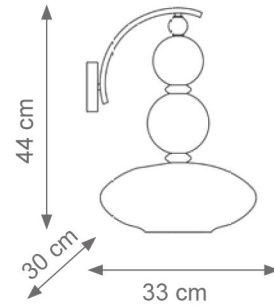

GRETA

Collection Materials: Brass Structure, Porcelain, Murano Glass
Height customizable on request

Greta Chandelier
Code: B808281
Type 6 lights electrification x Max 28W E14 CE
Size: cm. 60 h x 80 ø - 4,5 Kg

Greta Chandelier
Code: B808279
Type 12 lights electrification x Max 28W E14 CE
Size: cm. 70 h x 120 ø - 7,5 Kg

DIVAS

Collection Materials: Brass Structure, Porcelain and Murano glass

Height customizable on request

VILLARI

To be customized

DIVAS

Collection Materials: Brass Structure, Porcelain and Murano glass

Height customizable on request

VILLARI

Gigi Table Lamp
Code: 4804818
Type 1 light electrification
x Max 53W E27 CE
Size: cm. 53 h x 30 ø - 2,5 kg

Patty Table Lamp
Code: 4807875
Type 1 light electrification
x Max 53W E27 CE
Size: cm. 65 h x 38 ø - 3 kg

Rita Wall Light
Code: F807351
Type 1 light electrification
x Max 28W E14 CE
Size: cm. 44 h x 33 l x 30 w - 3 kg