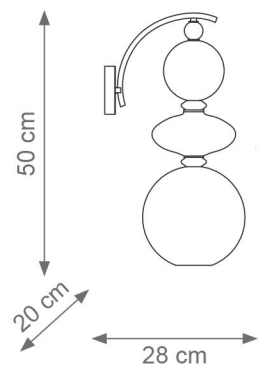

Greta Wall Light
Code: F807861
Type 1 light electrification
x Max 28W E14 CE
Size: cm. 50 h x 28 l x 20 w - 3 kg