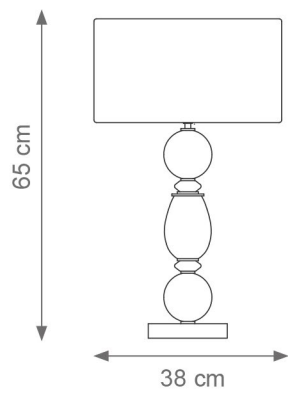

Ava Table Lamp
Code: 4807678
Type 1 light electrification
x Max 53W E27 CE
Size: cm. 65 h x 38 ø - 3 kg