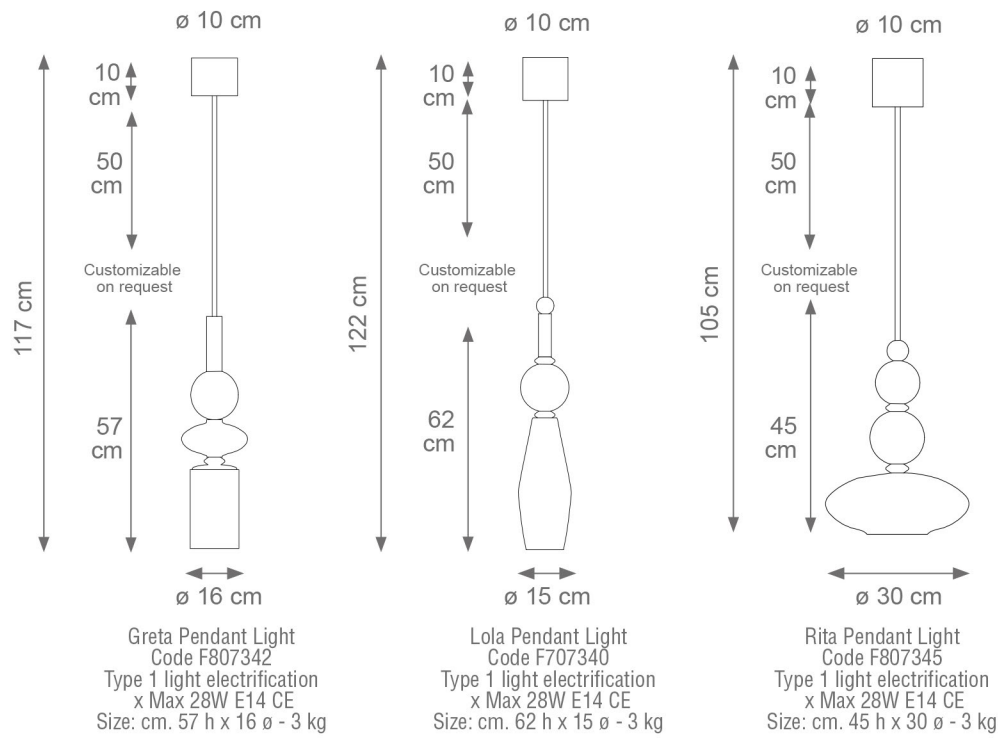

DIVAS

Collection Materials: Brass Structure, Porcelain and Murano glass

Height customizable on request

VILLARI

To be customized