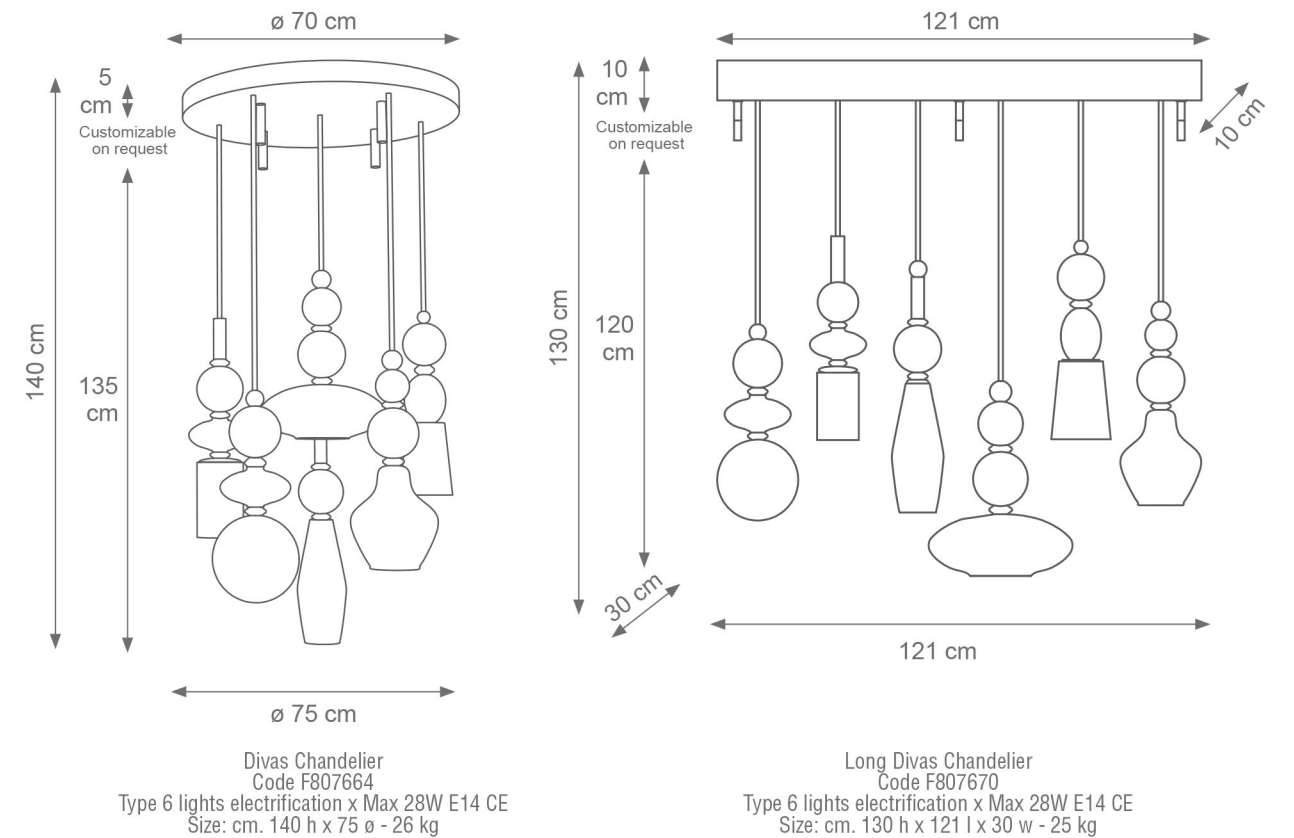

GRETA

Collection Materials: Brass Structure, Porcelain, Murano Glass
Height customizable on request

Greta Chandelier
Code: B808281
Type 6 lights electrification x Max 28W E14 CE
Size: cm. 60 h x 80 ø - 4,5 Kg

Greta Chandelier
Code: B808280
Type 8 lights electrification x Max 28W E14 CE
Size: cm. 60 h x 80 ø - 5 Kg

Greta Chandelier
Code: B808124
Type 12 lights electrification x Max 28W E14 CE
Size: cm. 70 h x 120 ø - 7,5 Kg

Greta Chandelier
Code: B808279
Type 12 lights electrification x Max 28W E14 CE
Size: cm. 70 h x 120 ø - 7,5 Kg

DIVAS

Collection Materials: Brass Structure, Porcelain and Murano glass

Height customizable on request

VILLARI

To be customized

DIVAS

Collection Materials: Brass Structure, Porcelain and Murano glass

Height customizable on request

VILLARI

Gigi Table Lamp
Code: 4804818
Type 1 light electrification
x Max 53W E27 CE
Size: cm. 53 h x 30 ø - 2,5 kg