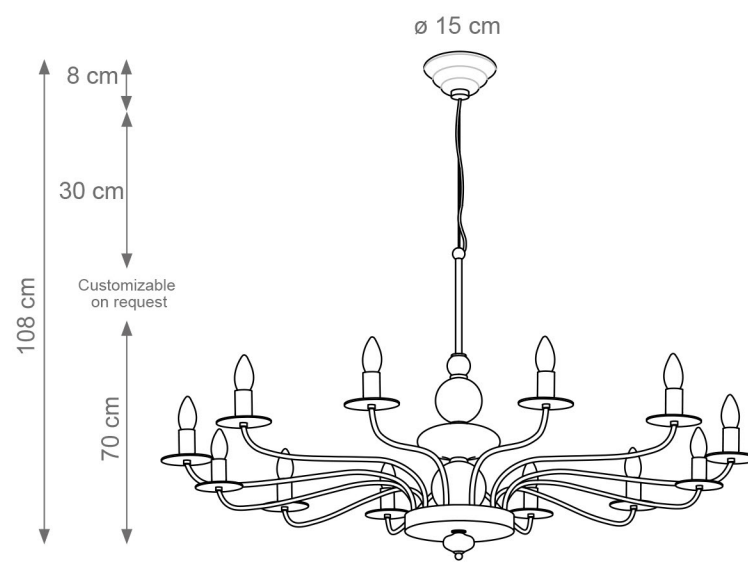

GRETA

Collection Materials: Brass Structure, Porcelain, Murano Glass
Height customizable on request

Greta Chandelier
Code: B808281
Type 6 lights electrification x Max 28W E14 CE
Size: cm. 60 h x 80 ø - 4,5 Kg

Greta Chandelier
Code: B808280
Type 8 lights electrification x Max 28W E14 CE
Size: cm. 60 h x 80 ø - 5 Kg

Greta Chandelier
Code: B808124
Type 12 lights electrification x Max 28W E14 CE
Size: cm. 70 h x 120 ø - 7,5 Kg

Greta Chandelier
Code: B808279
Type 12 lights electrification x Max 28W E14 CE
Size: cm. 70 h x 120 ø - 7,5 Kg

DIVAS

Collection Materials: Brass Structure, Porcelain and Murano glass

Height customizable on request

VILLARI

To be customized

DIVAS

Collection Materials: Brass Structure, Porcelain and Murano glass

Height customizable on request

VILLARI

Gigi Table Lamp
Code: 4804818
Type 1 light electrification
x Max 53W E27 CE
Size: cm. 53 h x 30 ø - 2,5 kg